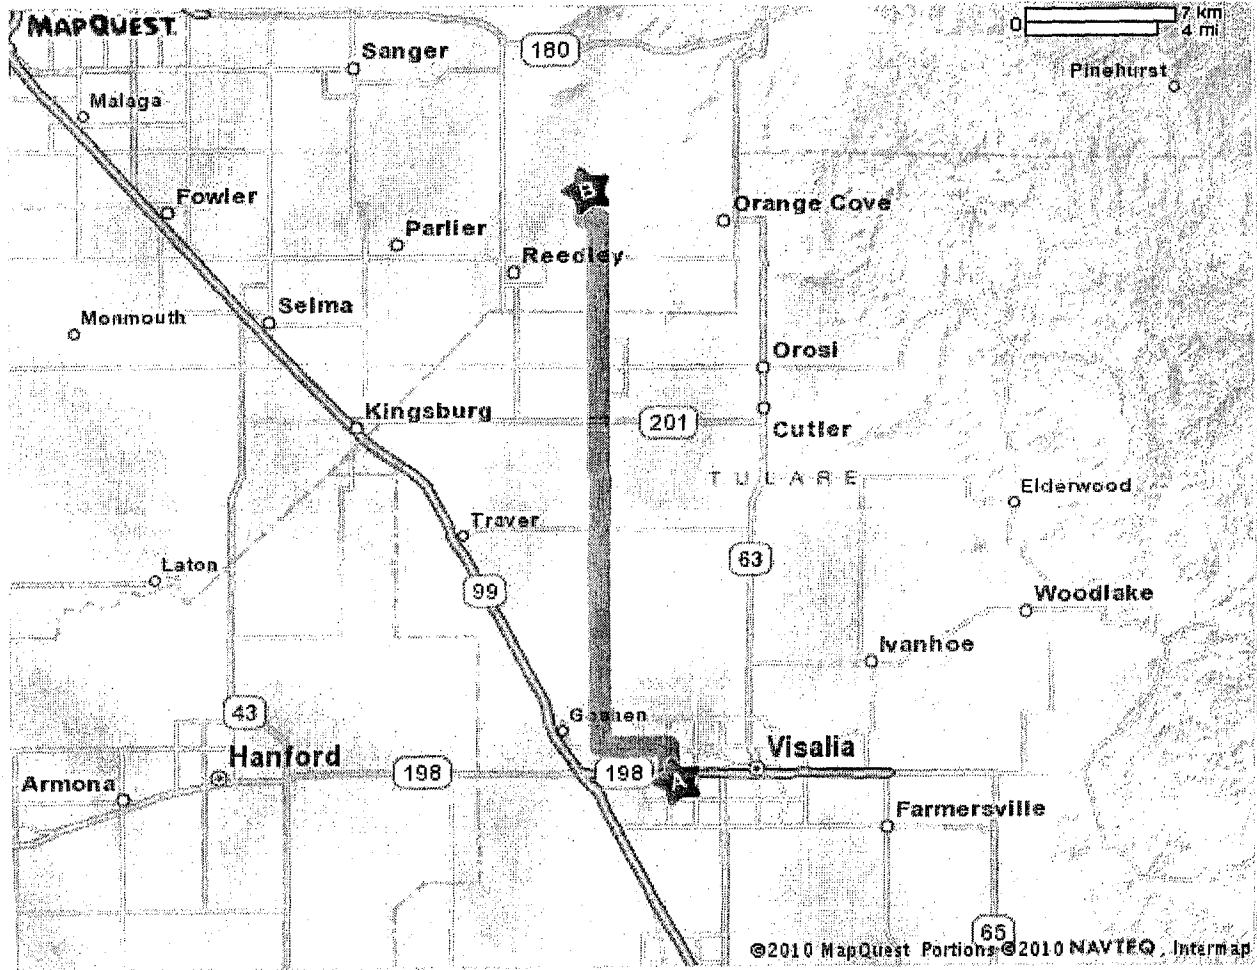

Directions to Kaweah Delta Imaging 4949 W. Cypress Ave., Visalia

From Highway 99 - travel to Highway 198 in Visalia and go East on Hwy 198 - get off at Akers Street. Turn Right (South) on Akers, then turn Left (East) on Cypress to Kaweah Delta Imaging Center on your right. (FYI, there is a Chevron gas station on Akers and Cypress if you need to fill up)

KC's Ranch - 6414 S. Pederson Ave., Reedley

If you have family meeting you at our final destination for lunch, please use mapquest or google for directions. It is in the middle of the country. There should be signs & pink balloons to mark the location. This ranch is located North of Adams and West of Alta Ave.